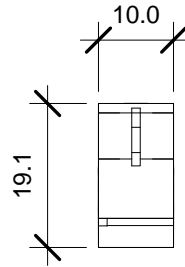

Serial Comm®
 Data Conversion Experts

MODEL: 232-FIBER-SM-4-SC	
DESCRIPTION: RS232 to Fiber Optic (SM SC) 40KM	
SCALE: 1:1	UNIT: mm
ISSUE DATE: 07/01/2017	REV. NO.: 1.00

Serial Comm®
Data Conversion Experts

MODEL: DIN Bracket

DESCRIPTION: Optional DIN Rail Bracket

SCALE: 1:1

UNIT: mm

ISSUE DATE: 11/08/2016

REV. NO.: 1.00