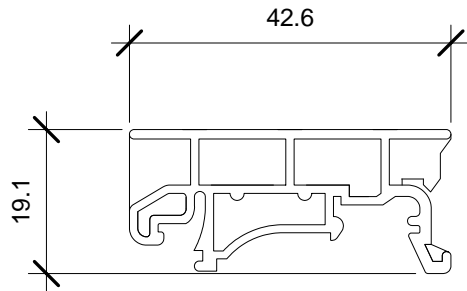

Serial Comm®
 Data Conversion Experts

MODEL: 232-FIBER-SM-4-SC	
DESCRIPTION: RS232 to Fiber Optic (SM SC) 40KM	
SCALE: 1:1	UNIT: mm
ISSUE DATE: 07/01/2017	REV. NO.: 1.00

Serial Comm®
Data Conversion Experts

MODEL: DIN Bracket

DESCRIPTION: Optional DIN Rail Bracket

SCALE: 1:1

UNIT: mm

ISSUE DATE: 11/08/2016

REV. NO.: 1.00