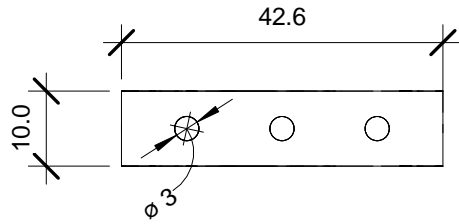

Serial Comm®
 Data Conversion Experts

MODEL: 232-FIBER-SM-4-SC	
DESCRIPTION: RS232 to Fiber Optic (SM SC) 40KM	
SCALE: 1:1	UNIT: mm
ISSUE DATE: 07/01/2017	REV. NO.: 1.00

Serial Comm®
Data Conversion Experts

MODEL: DIN Bracket

DESCRIPTION: Optional DIN Rail Bracket

SCALE: 1:1

UNIT: mm

ISSUE DATE: 11/08/2016

REV. NO.: 1.00