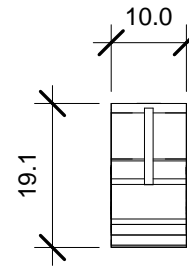

Serial Comm®
 Data Conversion Experts

MODEL: 232-FIBER-SM-4-SC	
DESCRIPTION: RS232 to Fiber Optic (SM SC) 40KM	
SCALE: 1:1	UNIT: mm
ISSUE DATE: 07/01/2017	REV. NO.: 1.00

Serial Comm®
Data Conversion Experts

MODEL: DIN Bracket

DESCRIPTION: Optional DIN Rail Bracket

SCALE: 1:1

UNIT: mm

ISSUE DATE: 11/08/2016

REV. NO.: 1.00