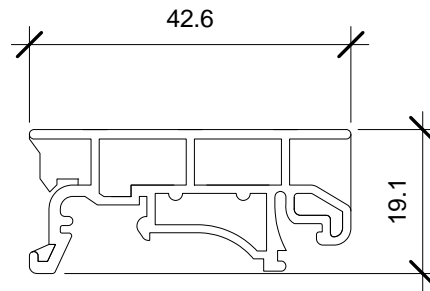

Serial Comm®
 Data Conversion Experts

MODEL: 232-FIBER-SM-4-SC	
DESCRIPTION: RS232 to Fiber Optic (SM SC) 40KM	
SCALE: 1:1	UNIT: mm
ISSUE DATE: 07/01/2017	REV. NO.: 1.00

Serial Comm®
Data Conversion Experts

MODEL: DIN Bracket

DESCRIPTION: Optional DIN Rail Bracket

SCALE: 1:1

UNIT: mm

ISSUE DATE: 11/08/2016

REV. NO.: 1.00