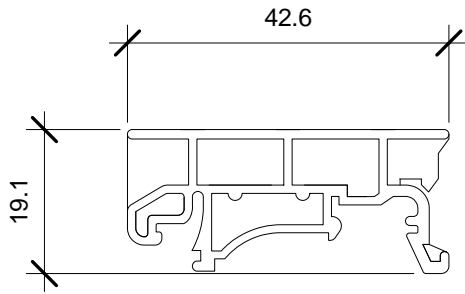

MODEL: 232-FIBER-SM-4-ST	
DESCRIPTION: RS232 to Fiber Optic (SM ST) 40KM	
SCALE: 1:1	UNIT: mm
ISSUE DATE: 07/01/2017	REV. NO.: 1.00

**Serial Comm**®  
Data Conversion Experts

MODEL: DIN Bracket	
DESCRIPTION: Optional DIN Rail Bracket	
SCALE: 1:1	UNIT: mm
ISSUE DATE: 11/08/2016	REV. NO.: 1.00