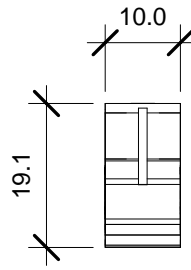

MODEL: 232-FIBER-SM-4-ST	
DESCRIPTION: RS232 to Fiber Optic (SM ST) 40KM	
SCALE: 1:1	UNIT: mm
ISSUE DATE: 07/01/2017	REV. NO.: 1.00

**Serial Comm**®  
Data Conversion Experts

MODEL: DIN Bracket	
DESCRIPTION: Optional DIN Rail Bracket	
SCALE: 1:1	UNIT: mm
ISSUE DATE: 11/08/2016	REV. NO.: 1.00