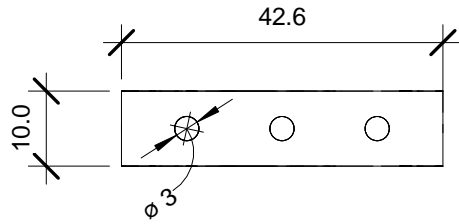

MODEL: 232-FIBER-SM-4-ST	
DESCRIPTION: RS232 to Fiber Optic (SM ST) 40KM	
SCALE: 1:1	UNIT: mm
ISSUE DATE: 07/01/2017	REV. NO.: 1.00

**Serial Comm**®  
Data Conversion Experts

MODEL: DIN Bracket	
DESCRIPTION: Optional DIN Rail Bracket	
SCALE: 1:1	UNIT: mm
ISSUE DATE: 11/08/2016	REV. NO.: 1.00