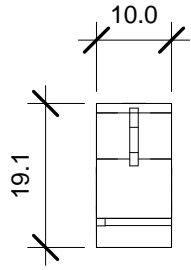

MODEL: 232-FIBER-SM-4-ST	
DESCRIPTION: RS232 to Fiber Optic (SM ST) 40KM	
SCALE: 1:1	UNIT: mm
ISSUE DATE: 07/01/2017	REV. NO.: 1.00

**Serial Comm**®  
Data Conversion Experts

MODEL: DIN Bracket	
DESCRIPTION: Optional DIN Rail Bracket	
SCALE: 1:1	UNIT: mm
ISSUE DATE: 11/08/2016	REV. NO.: 1.00