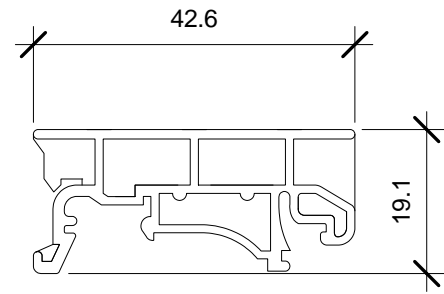

MODEL: 232-FIBER-SM-4-ST	
DESCRIPTION: RS232 to Fiber Optic (SM ST) 40KM	
SCALE: 1:1	UNIT: mm
ISSUE DATE: 07/01/2017	REV. NO.: 1.00

**Serial Comm**®  
Data Conversion Experts

MODEL: DIN Bracket	
DESCRIPTION: Optional DIN Rail Bracket	
SCALE: 1:1	UNIT: mm
ISSUE DATE: 11/08/2016	REV. NO.: 1.00