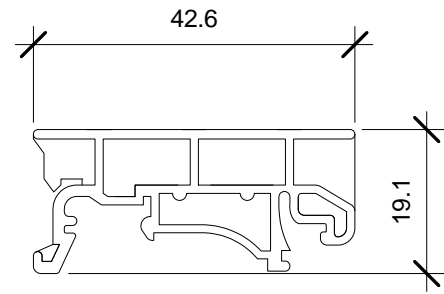

Serial Comm®
 Data Conversion Experts

| | |
|--|----------------|
| MODEL: 232-FIBER-SM-8-ST | |
| DESCRIPTION: RS232 to Fiber Optic (SM ST) 80KM | |
| SCALE: 1:1 | UNIT: mm |
| ISSUE DATE: 07/01/2017 | REV. NO.: 1.00 |

Serial Comm®
Data Conversion Experts

| | |
|--|----------------|
| MODEL: DIN Bracket | |
| DESCRIPTION: Optional DIN Rail Bracket | |
| SCALE: 1:1 | UNIT: mm |
| ISSUE DATE: 11/08/2016 | REV. NO.: 1.00 |