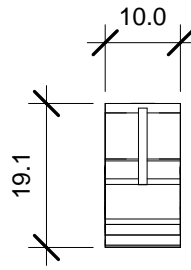

Serial Comm®
 Data Conversion Experts

| | |
|--|----------------|
| MODEL: 232-FIBER-SM-8-ST | |
| DESCRIPTION: RS232 to Fiber Optic (SM ST) 80KM | |
| SCALE: 1:1 | UNIT: mm |
| ISSUE DATE: 07/01/2017 | REV. NO.: 1.00 |

Serial Comm®
Data Conversion Experts

| | |
|--|----------------|
| MODEL: DIN Bracket | |
| DESCRIPTION: Optional DIN Rail Bracket | |
| SCALE: 1:1 | UNIT: mm |
| ISSUE DATE: 11/08/2016 | REV. NO.: 1.00 |