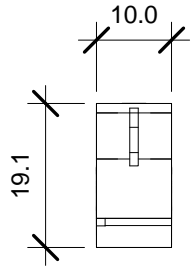

Serial Comm®
 Data Conversion Experts

| | |
|--|----------------|
| MODEL: 232-FIBER-SM-8-ST | |
| DESCRIPTION: RS232 to Fiber Optic (SM ST) 80KM | |
| SCALE: 1:1 | UNIT: mm |
| ISSUE DATE: 07/01/2017 | REV. NO.: 1.00 |

Serial Comm®
Data Conversion Experts

| | |
|--|----------------|
| MODEL: DIN Bracket | |
| DESCRIPTION: Optional DIN Rail Bracket | |
| SCALE: 1:1 | UNIT: mm |
| ISSUE DATE: 11/08/2016 | REV. NO.: 1.00 |