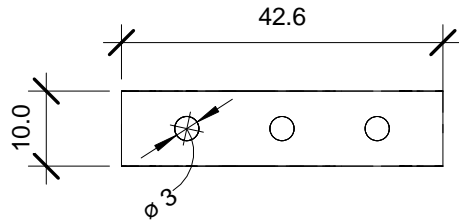

Serial Comm®
 Data Conversion Experts

| | |
|--|----------------|
| MODEL: 232-FIBER-SM-8-ST | |
| DESCRIPTION: RS232 to Fiber Optic (SM ST) 80KM | |
| SCALE: 1:1 | UNIT: mm |
| ISSUE DATE: 07/01/2017 | REV. NO.: 1.00 |

Serial Comm®
Data Conversion Experts

| | |
|--|----------------|
| MODEL: DIN Bracket | |
| DESCRIPTION: Optional DIN Rail Bracket | |
| SCALE: 1:1 | UNIT: mm |
| ISSUE DATE: 11/08/2016 | REV. NO.: 1.00 |