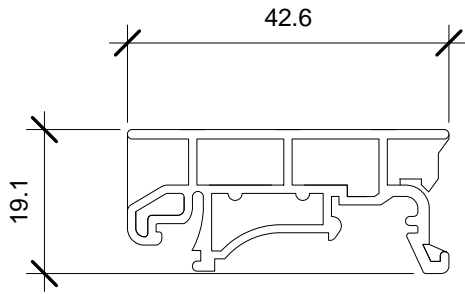

Serial Comm®
 Data Conversion Experts

| | |
|--|----------------|
| MODEL: 232-FIBER-SM-8-ST | |
| DESCRIPTION: RS232 to Fiber Optic (SM ST) 80KM | |
| SCALE: 1:1 | UNIT: mm |
| ISSUE DATE: 07/01/2017 | REV. NO.: 1.00 |

Serial Comm®
Data Conversion Experts

| | |
|--|----------------|
| MODEL: DIN Bracket | |
| DESCRIPTION: Optional DIN Rail Bracket | |
| SCALE: 1:1 | UNIT: mm |
| ISSUE DATE: 11/08/2016 | REV. NO.: 1.00 |