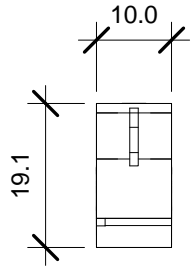

MODEL: ETH-FIBER-MM-2-SC	
DESCRIPTION: 10/100/1000M Ethernet to Fiber Optic (MM SC)	
SCALE: 1:1	UNIT: mm
ISSUE DATE: 02/23/2017	REV. NO.: 1.00

Serial Comm®
Data Conversion Experts

MODEL: DIN Bracket	
DESCRIPTION: Optional DIN Rail Bracket	
SCALE: 1:1	UNIT: mm
ISSUE DATE: 11/08/2016	REV. NO.: 1.00