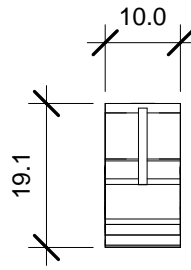

MODEL: ETH-FIBER-MM-2-SC	
DESCRIPTION: 10/100/1000M Ethernet to Fiber Optic (MM SC)	
SCALE: 1:1	UNIT: mm
ISSUE DATE: 02/23/2017	REV. NO.: 1.00

Serial Comm®
Data Conversion Experts

MODEL: DIN Bracket	
DESCRIPTION: Optional DIN Rail Bracket	
SCALE: 1:1	UNIT: mm
ISSUE DATE: 11/08/2016	REV. NO.: 1.00