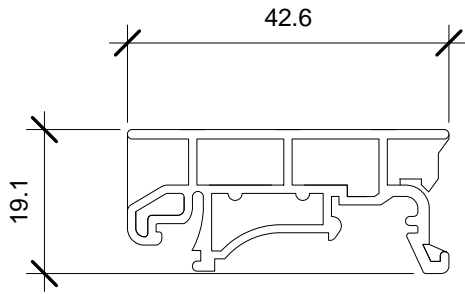

MODEL: ETH-FIBER-MM-2-SC	
DESCRIPTION: 10/100/1000M Ethernet to Fiber Optic (MM SC)	
SCALE: 1:1	UNIT: mm
ISSUE DATE: 02/23/2017	REV. NO.: 1.00

Serial Comm®
Data Conversion Experts

MODEL: DIN Bracket	
DESCRIPTION: Optional DIN Rail Bracket	
SCALE: 1:1	UNIT: mm
ISSUE DATE: 11/08/2016	REV. NO.: 1.00