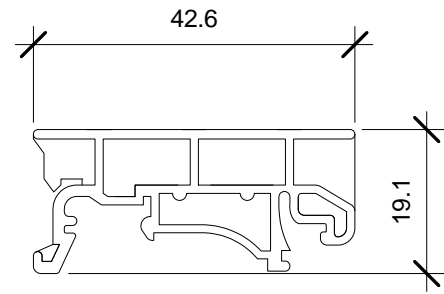

MODEL: ETH-FIBER-MM-2-SC	
DESCRIPTION: 10/100/1000M Ethernet to Fiber Optic (MM SC)	
SCALE: 1:1	UNIT: mm
ISSUE DATE: 02/23/2017	REV. NO.: 1.00

Serial Comm®
Data Conversion Experts

MODEL: DIN Bracket	
DESCRIPTION: Optional DIN Rail Bracket	
SCALE: 1:1	UNIT: mm
ISSUE DATE: 11/08/2016	REV. NO.: 1.00