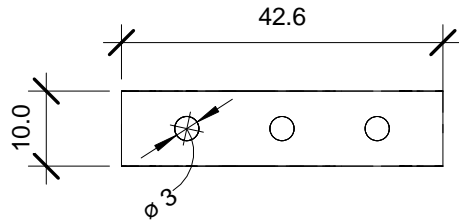

MODEL: ETH-FIBER-MM-2-SC	
DESCRIPTION: 10/100/1000M Ethernet to Fiber Optic (MM SC)	
SCALE: 1:1	UNIT: mm
ISSUE DATE: 02/23/2017	REV. NO.: 1.00

Serial Comm®
Data Conversion Experts

MODEL: DIN Bracket	
DESCRIPTION: Optional DIN Rail Bracket	
SCALE: 1:1	UNIT: mm
ISSUE DATE: 11/08/2016	REV. NO.: 1.00