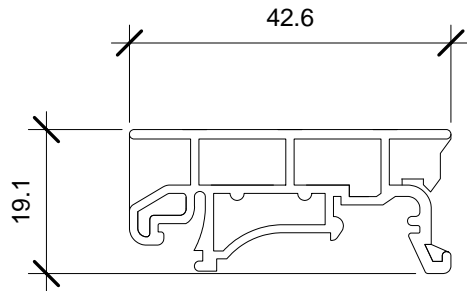

**Serial Comm**®  
Data Conversion Experts

MODEL: ETH-FIBER-SM-2-ST	
DESCRIPTION: 1G Ethernet to Fiber Optic (SM ST)	
SCALE: 1:1	UNIT: mm
ISSUE DATE: 11/07/2016	REV. NO.: 1.00

**Serial Comm**®  
Data Conversion Experts

MODEL: DIN Bracket

DESCRIPTION: Optional DIN Rail Bracket

SCALE: 1:1

UNIT: mm

ISSUE DATE: 11/08/2016

REV. NO.: 1.00