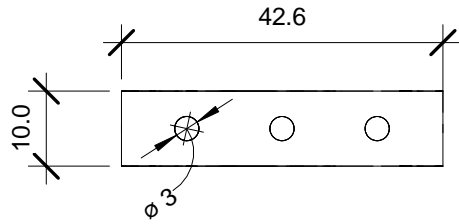

**Serial Comm**®  
Data Conversion Experts

MODEL: ETH-FIBER-SM-2-ST	
DESCRIPTION: 1G Ethernet to Fiber Optic (SM ST)	
SCALE: 1:1	UNIT: mm
ISSUE DATE: 11/07/2016	REV. NO.: 1.00

**Serial Comm**®  
Data Conversion Experts

MODEL: DIN Bracket

DESCRIPTION: Optional DIN Rail Bracket

SCALE: 1:1

UNIT: mm

ISSUE DATE: 11/08/2016

REV. NO.: 1.00