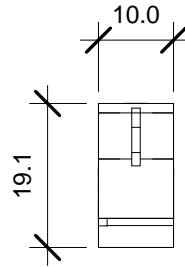

**Serial Comm**®  
Data Conversion Experts

MODEL: ETH-FIBER-SM-2-ST	
DESCRIPTION: 1G Ethernet to Fiber Optic (SM ST)	
SCALE: 1:1	UNIT: mm
ISSUE DATE: 11/07/2016	REV. NO.: 1.00

**Serial Comm**®  
Data Conversion Experts

MODEL: DIN Bracket

DESCRIPTION: Optional DIN Rail Bracket

SCALE: 1:1

UNIT: mm

ISSUE DATE: 11/08/2016

REV. NO.: 1.00