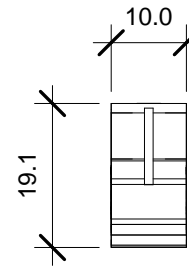

**Serial Comm**®  
Data Conversion Experts

MODEL: ETH-FIBER-SM-2-ST	
DESCRIPTION: 1G Ethernet to Fiber Optic (SM ST)	
SCALE: 1:1	UNIT: mm
ISSUE DATE: 11/07/2016	REV. NO.: 1.00

**Serial Comm**®  
Data Conversion Experts

MODEL: DIN Bracket

DESCRIPTION: Optional DIN Rail Bracket

SCALE: 1:1

UNIT: mm

ISSUE DATE: 11/08/2016

REV. NO.: 1.00