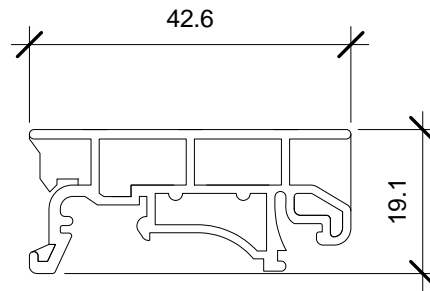

**Serial Comm**®  
Data Conversion Experts

MODEL: ETH-FIBER-SM-2-ST	
DESCRIPTION: 1G Ethernet to Fiber Optic (SM ST)	
SCALE: 1:1	UNIT: mm
ISSUE DATE: 11/07/2016	REV. NO.: 1.00

**Serial Comm**®  
Data Conversion Experts

MODEL: DIN Bracket

DESCRIPTION: Optional DIN Rail Bracket

SCALE: 1:1

UNIT: mm

ISSUE DATE: 11/08/2016

REV. NO.: 1.00