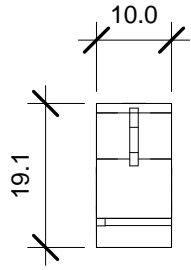

Serial Comm®
 Data Conversion Experts

| | |
|------------------------------------------------|----------------|
| MODEL: 232-FIBER-SM-8-SC | |
| DESCRIPTION: RS232 to Fiber Optic (SM SC) 80KM | |
| SCALE: 1:1 | UNIT: mm |
| ISSUE DATE: 07/01/2017 | REV. NO.: 1.00 |

Serial Comm®
Data Conversion Experts

MODEL: DIN Bracket

DESCRIPTION: Optional DIN Rail Bracket

SCALE: 1:1

UNIT: mm

ISSUE DATE: 11/08/2016

REV. NO.: 1.00