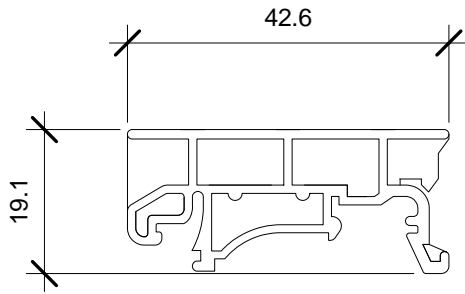

Serial Comm®
 Data Conversion Experts

| | |
|------------------------------------------------|----------------|
| MODEL: 232-FIBER-SM-8-SC | |
| DESCRIPTION: RS232 to Fiber Optic (SM SC) 80KM | |
| SCALE: 1:1 | UNIT: mm |
| ISSUE DATE: 07/01/2017 | REV. NO.: 1.00 |

Serial Comm®
Data Conversion Experts

MODEL: DIN Bracket

DESCRIPTION: Optional DIN Rail Bracket

SCALE: 1:1

UNIT: mm

ISSUE DATE: 11/08/2016

REV. NO.: 1.00