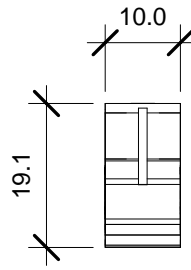

Serial Comm®
 Data Conversion Experts

| | |
|------------------------------------------------|----------------|
| MODEL: 232-FIBER-SM-8-SC | |
| DESCRIPTION: RS232 to Fiber Optic (SM SC) 80KM | |
| SCALE: 1:1 | UNIT: mm |
| ISSUE DATE: 07/01/2017 | REV. NO.: 1.00 |

Serial Comm®
Data Conversion Experts

MODEL: DIN Bracket

DESCRIPTION: Optional DIN Rail Bracket

SCALE: 1:1

UNIT: mm

ISSUE DATE: 11/08/2016

REV. NO.: 1.00