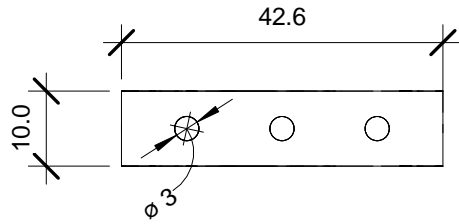

Serial Comm®
 Data Conversion Experts

| | |
|------------------------------------------------|----------------|
| MODEL: 232-FIBER-SM-8-SC | |
| DESCRIPTION: RS232 to Fiber Optic (SM SC) 80KM | |
| SCALE: 1:1 | UNIT: mm |
| ISSUE DATE: 07/01/2017 | REV. NO.: 1.00 |

Serial Comm®
Data Conversion Experts

MODEL: DIN Bracket

DESCRIPTION: Optional DIN Rail Bracket

SCALE: 1:1

UNIT: mm

ISSUE DATE: 11/08/2016

REV. NO.: 1.00