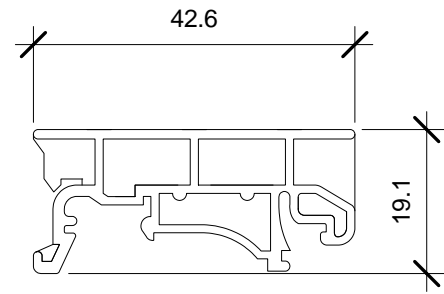

Serial Comm®
 Data Conversion Experts

| | |
|------------------------------------------------|----------------|
| MODEL: 232-FIBER-SM-8-SC | |
| DESCRIPTION: RS232 to Fiber Optic (SM SC) 80KM | |
| SCALE: 1:1 | UNIT: mm |
| ISSUE DATE: 07/01/2017 | REV. NO.: 1.00 |

Serial Comm®
Data Conversion Experts

MODEL: DIN Bracket

DESCRIPTION: Optional DIN Rail Bracket

SCALE: 1:1

UNIT: mm

ISSUE DATE: 11/08/2016

REV. NO.: 1.00