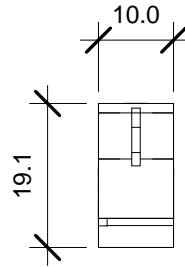

| | |
|--|----------------|
| MODEL: ETH-FIBER-MM-SC | |
| DESCRIPTION: 10/100M Ethernet to Fiber Optic (MM SC) | |
| SCALE: 1:1 | UNIT: mm |
| ISSUE DATE: 02/23/2017 | REV. NO.: 1.00 |

Serial Comm®
Data Conversion Experts

MODEL: DIN Bracket

DESCRIPTION: Optional DIN Rail Bracket

SCALE: 1:1

UNIT: mm

ISSUE DATE: 11/08/2016

REV. NO.: 1.00