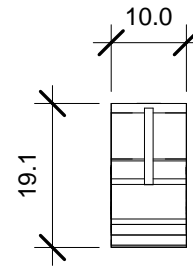

| | |
|--|----------------|
| MODEL: ETH-FIBER-MM-SC | |
| DESCRIPTION: 10/100M Ethernet to Fiber Optic (MM SC) | |
| SCALE: 1:1 | UNIT: mm |
| ISSUE DATE: 02/23/2017 | REV. NO.: 1.00 |

Serial Comm®
Data Conversion Experts

MODEL: DIN Bracket

DESCRIPTION: Optional DIN Rail Bracket

SCALE: 1:1

UNIT: mm

ISSUE DATE: 11/08/2016

REV. NO.: 1.00