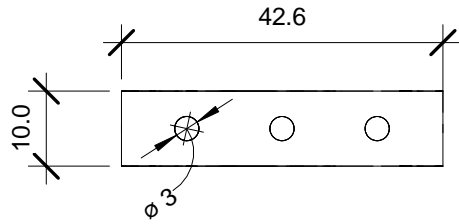

| | |
|--|----------------|
| MODEL: ETH-FIBER-MM-SC | |
| DESCRIPTION: 10/100M Ethernet to Fiber Optic (MM SC) | |
| SCALE: 1:1 | UNIT: mm |
| ISSUE DATE: 02/23/2017 | REV. NO.: 1.00 |

Serial Comm®
Data Conversion Experts

MODEL: DIN Bracket

DESCRIPTION: Optional DIN Rail Bracket

SCALE: 1:1

UNIT: mm

ISSUE DATE: 11/08/2016

REV. NO.: 1.00