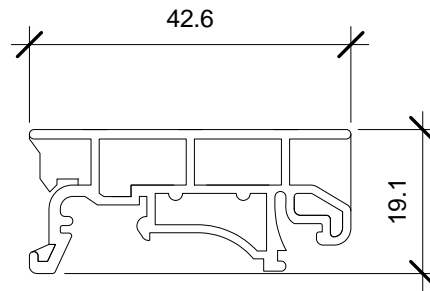

| | |
|--|----------------|
| MODEL: ETH-FIBER-MM-SC | |
| DESCRIPTION: 10/100M Ethernet to Fiber Optic (MM SC) | |
| SCALE: 1:1 | UNIT: mm |
| ISSUE DATE: 02/23/2017 | REV. NO.: 1.00 |

Serial Comm®
Data Conversion Experts

MODEL: DIN Bracket

DESCRIPTION: Optional DIN Rail Bracket

SCALE: 1:1

UNIT: mm

ISSUE DATE: 11/08/2016

REV. NO.: 1.00