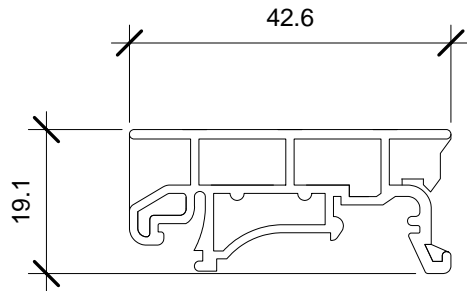

| | |
|--|----------------|
| MODEL: ETH-FIBER-MM-SC | |
| DESCRIPTION: 10/100M Ethernet to Fiber Optic (MM SC) | |
| SCALE: 1:1 | UNIT: mm |
| ISSUE DATE: 02/23/2017 | REV. NO.: 1.00 |

Serial Comm®
Data Conversion Experts

MODEL: DIN Bracket

DESCRIPTION: Optional DIN Rail Bracket

SCALE: 1:1

UNIT: mm

ISSUE DATE: 11/08/2016

REV. NO.: 1.00