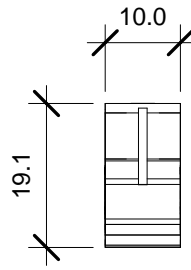

**Serial Comm**®  
Data Conversion Experts

MODEL: ETH-FIBER-SM-2-SC	
DESCRIPTION: 10/100/1000M Ethernet to Fiber Optic (SM SC)	
SCALE: 1:1	UNIT: mm
ISSUE DATE: 02/23/2017	REV. NO.: 1.00

**Serial Comm**®  
Data Conversion Experts

MODEL: DIN Bracket	
DESCRIPTION: Optional DIN Rail Bracket	
SCALE: 1:1	UNIT: mm
ISSUE DATE: 11/08/2016	REV. NO.: 1.00