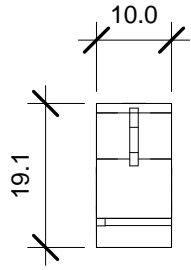

**Serial Comm**®  
Data Conversion Experts

MODEL: ETH-FIBER-SM-2-SC	
DESCRIPTION: 10/100/1000M Ethernet to Fiber Optic (SM SC)	
SCALE: 1:1	UNIT: mm
ISSUE DATE: 02/23/2017	REV. NO.: 1.00

**Serial Comm**®  
Data Conversion Experts

MODEL: DIN Bracket	
DESCRIPTION: Optional DIN Rail Bracket	
SCALE: 1:1	UNIT: mm
ISSUE DATE: 11/08/2016	REV. NO.: 1.00