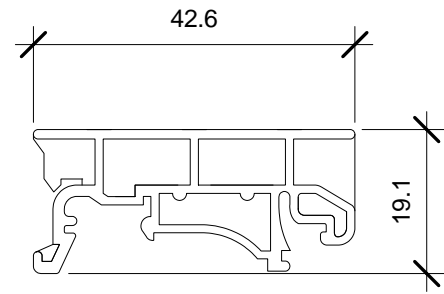

**Serial Comm**®  
Data Conversion Experts

MODEL: ETH-FIBER-SM-2-SC	
DESCRIPTION: 10/100/1000M Ethernet to Fiber Optic (SM SC)	
SCALE: 1:1	UNIT: mm
ISSUE DATE: 02/23/2017	REV. NO.: 1.00

**Serial Comm**®  
Data Conversion Experts

MODEL: DIN Bracket	
DESCRIPTION: Optional DIN Rail Bracket	
SCALE: 1:1	UNIT: mm
ISSUE DATE: 11/08/2016	REV. NO.: 1.00