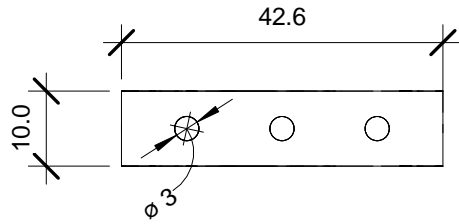

**Serial Comm**®  
Data Conversion Experts

MODEL: ETH-FIBER-SM-2-SC	
DESCRIPTION: 10/100/1000M Ethernet to Fiber Optic (SM SC)	
SCALE: 1:1	UNIT: mm
ISSUE DATE: 02/23/2017	REV. NO.: 1.00

**Serial Comm**®  
Data Conversion Experts

MODEL: DIN Bracket	
DESCRIPTION: Optional DIN Rail Bracket	
SCALE: 1:1	UNIT: mm
ISSUE DATE: 11/08/2016	REV. NO.: 1.00