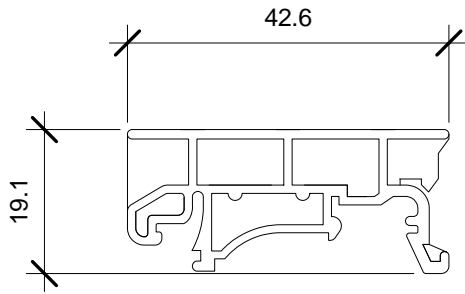

**Serial Comm**®  
Data Conversion Experts

MODEL: ETH-FIBER-SM-2-SC	
DESCRIPTION: 10/100/1000M Ethernet to Fiber Optic (SM SC)	
SCALE: 1:1	UNIT: mm
ISSUE DATE: 02/23/2017	REV. NO.: 1.00

**Serial Comm**®  
Data Conversion Experts

MODEL: DIN Bracket	
DESCRIPTION: Optional DIN Rail Bracket	
SCALE: 1:1	UNIT: mm
ISSUE DATE: 11/08/2016	REV. NO.: 1.00