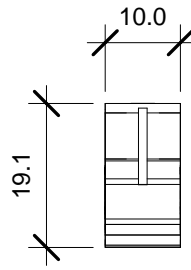

Serial Comm®
 Data Conversion Experts

MODEL: 232-FIBER-MM-SC	
DESCRIPTION: RS232 to Fiber Optic (MM SC)	
SCALE: 1:1	UNIT: mm
ISSUE DATE: 11/02/2016	REV. NO.: 1.00

Serial Comm®
Data Conversion Experts

MODEL: DIN Bracket	
DESCRIPTION: Optional DIN Rail Bracket	
SCALE: 1:1	UNIT: mm
ISSUE DATE: 11/08/2016	REV. NO.: 1.00