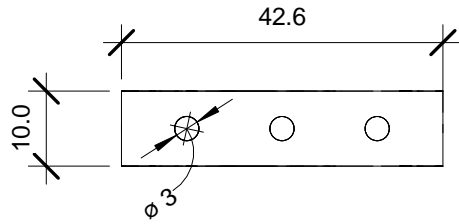

Serial Comm®
 Data Conversion Experts

MODEL: 232-FIBER-MM-SC	
DESCRIPTION: RS232 to Fiber Optic (MM SC)	
SCALE: 1:1	UNIT: mm
ISSUE DATE: 11/02/2016	REV. NO.: 1.00

Serial Comm®
Data Conversion Experts

MODEL: DIN Bracket	
DESCRIPTION: Optional DIN Rail Bracket	
SCALE: 1:1	UNIT: mm
ISSUE DATE: 11/08/2016	REV. NO.: 1.00