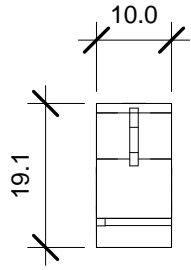

Serial Comm®
 Data Conversion Experts

MODEL: 232-FIBER-MM-SC	
DESCRIPTION: RS232 to Fiber Optic (MM SC)	
SCALE: 1:1	UNIT: mm
ISSUE DATE: 11/02/2016	REV. NO.: 1.00

Serial Comm®
Data Conversion Experts

MODEL: DIN Bracket	
DESCRIPTION: Optional DIN Rail Bracket	
SCALE: 1:1	UNIT: mm
ISSUE DATE: 11/08/2016	REV. NO.: 1.00