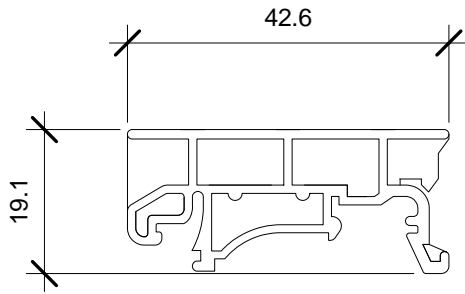

Serial Comm®
 Data Conversion Experts

MODEL: 232-FIBER-MM-SC	
DESCRIPTION: RS232 to Fiber Optic (MM SC)	
SCALE: 1:1	UNIT: mm
ISSUE DATE: 11/02/2016	REV. NO.: 1.00

Serial Comm®
Data Conversion Experts

MODEL: DIN Bracket	
DESCRIPTION: Optional DIN Rail Bracket	
SCALE: 1:1	UNIT: mm
ISSUE DATE: 11/08/2016	REV. NO.: 1.00