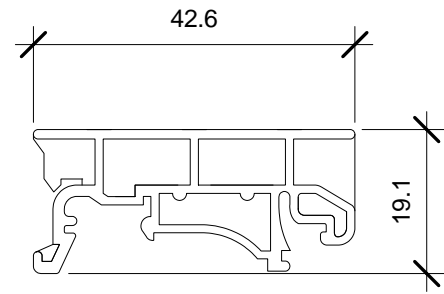

Serial Comm®
 Data Conversion Experts

MODEL: 232-FIBER-MM-SC	
DESCRIPTION: RS232 to Fiber Optic (MM SC)	
SCALE: 1:1	UNIT: mm
ISSUE DATE: 11/02/2016	REV. NO.: 1.00

Serial Comm®
Data Conversion Experts

MODEL: DIN Bracket	
DESCRIPTION: Optional DIN Rail Bracket	
SCALE: 1:1	UNIT: mm
ISSUE DATE: 11/08/2016	REV. NO.: 1.00