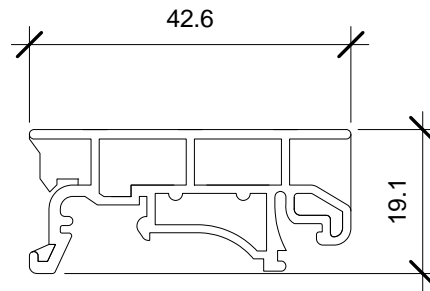

MODEL: 232-FIBER-MM-ST	
DESCRIPTION: RS232 to Fiber Optic (MM ST)	
SCALE: 1:1	UNIT: mm
ISSUE DATE: 11/02/2016	REV. NO.: 1.00

Serial Comm®
Data Conversion Experts

MODEL: DIN Bracket

DESCRIPTION: Optional DIN Rail Bracket

SCALE: 1:1

UNIT: mm

ISSUE DATE: 11/08/2016

REV. NO.: 1.00