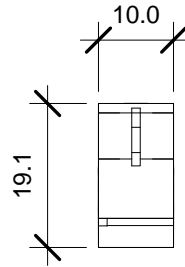

MODEL: 232-FIBER-MM-ST	
DESCRIPTION: RS232 to Fiber Optic (MM ST)	
SCALE: 1:1	UNIT: mm
ISSUE DATE: 11/02/2016	REV. NO.: 1.00

Serial Comm®
Data Conversion Experts

MODEL: DIN Bracket

DESCRIPTION: Optional DIN Rail Bracket

SCALE: 1:1

UNIT: mm

ISSUE DATE: 11/08/2016

REV. NO.: 1.00