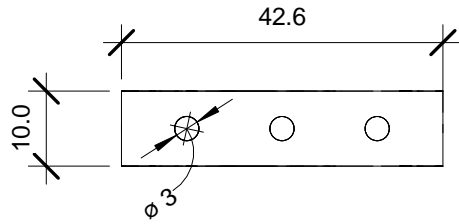

MODEL: 232-FIBER-MM-ST	
DESCRIPTION: RS232 to Fiber Optic (MM ST)	
SCALE: 1:1	UNIT: mm
ISSUE DATE: 11/02/2016	REV. NO.: 1.00

Serial Comm®
Data Conversion Experts

MODEL: DIN Bracket

DESCRIPTION: Optional DIN Rail Bracket

SCALE: 1:1

UNIT: mm

ISSUE DATE: 11/08/2016

REV. NO.: 1.00