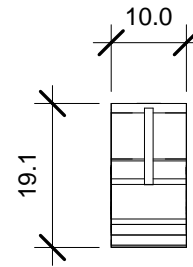

MODEL: 232-FIBER-MM-ST	
DESCRIPTION: RS232 to Fiber Optic (MM ST)	
SCALE: 1:1	UNIT: mm
ISSUE DATE: 11/02/2016	REV. NO.: 1.00

Serial Comm®
Data Conversion Experts

MODEL: DIN Bracket

DESCRIPTION: Optional DIN Rail Bracket

SCALE: 1:1

UNIT: mm

ISSUE DATE: 11/08/2016

REV. NO.: 1.00