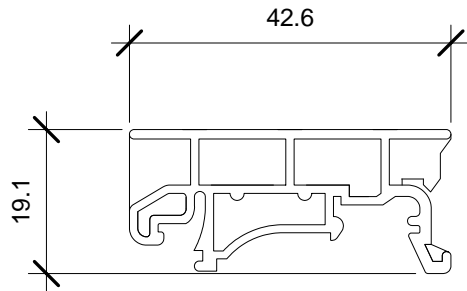

MODEL: 232-FIBER-MM-ST	
DESCRIPTION: RS232 to Fiber Optic (MM ST)	
SCALE: 1:1	UNIT: mm
ISSUE DATE: 11/02/2016	REV. NO.: 1.00

Serial Comm®
Data Conversion Experts

MODEL: DIN Bracket

DESCRIPTION: Optional DIN Rail Bracket

SCALE: 1:1

UNIT: mm

ISSUE DATE: 11/08/2016

REV. NO.: 1.00