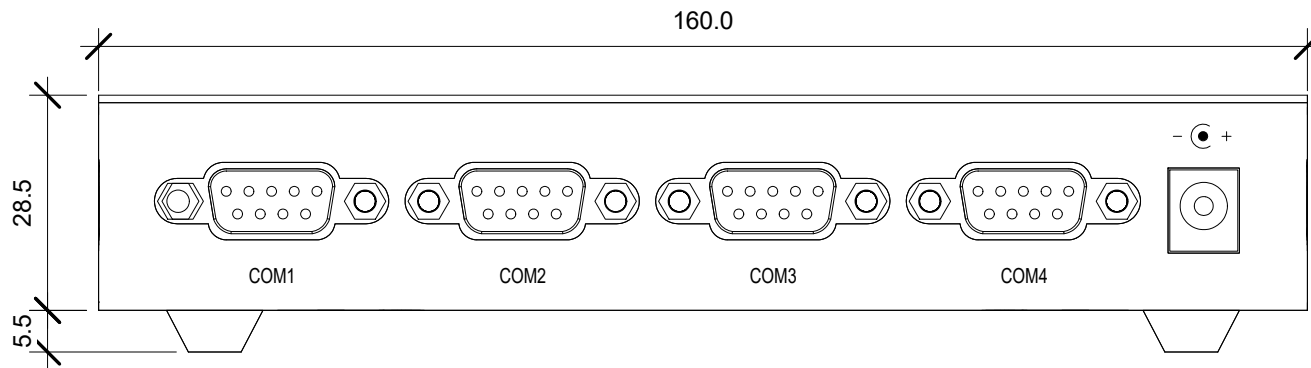

**Serial Comm**®  
Data Conversion Experts

MODEL: USB-4432

DESCRIPTION: USB to 4-Port RS232

SCALE: 1:1

UNIT: mm

ISSUE DATE: 11/08/2016

REV. NO.: 1.00

**Serial Comm**®  
Data Conversion Experts

MODEL: USB-4432

DESCRIPTION: USB to 4-Port RS232

SCALE: 1:1

UNIT: mm

ISSUE DATE: 11/08/2016

REV. NO.: 1.00