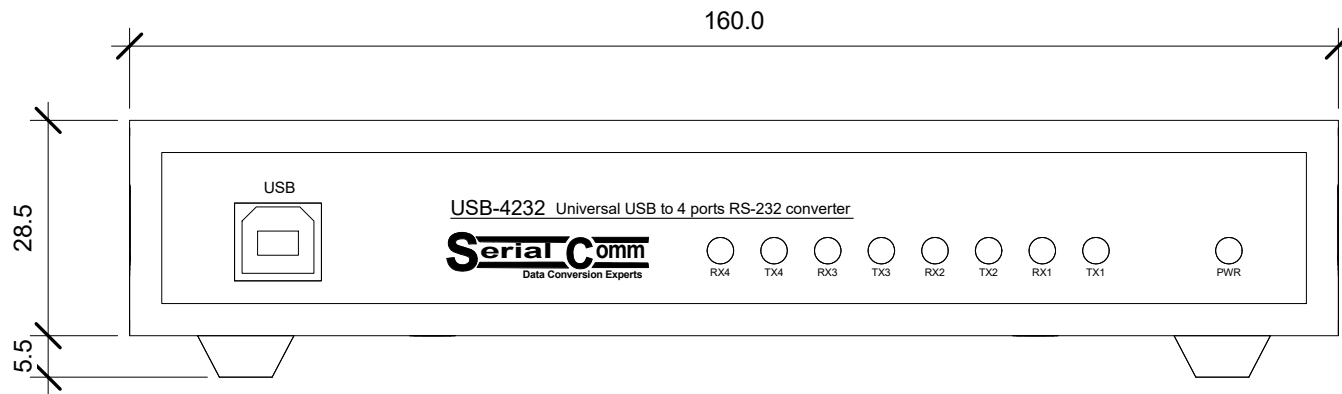

**Serial Comm**®  
Data Conversion Experts

MODEL: USB-4432

DESCRIPTION: USB to 4-Port RS232

SCALE: 1:1

UNIT: mm

ISSUE DATE: 11/08/2016

REV. NO.: 1.00

**Serial Comm**®  
Data Conversion Experts

MODEL: USB-4432

DESCRIPTION: USB to 4-Port RS232

SCALE: 1:1

UNIT: mm

ISSUE DATE: 11/08/2016

REV. NO.: 1.00